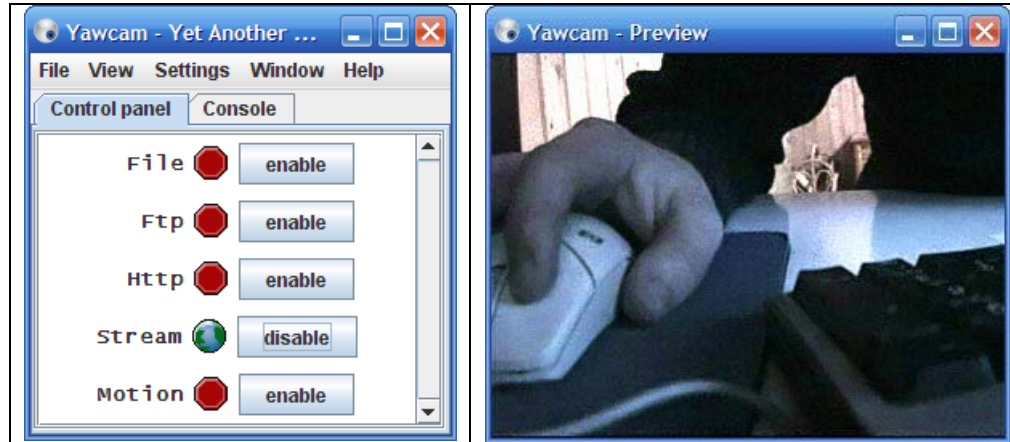

# Webcam System

---

The webcam system is used to show the laboratory operations on the large projector screen. The webcam is mounted on a boom and is connected to the computer by a USB-Over-CAT5 cable. The CAT5 cable, which is a regular network cable, can be 25 or 50 feet long. To display the webcam on the computer, we use a free program called Yawcam (Yet Another Webcam) from <http://www.yawcam.com>. The total cost of the webcam system is about \$240 plus tax and shipping.

The main window of Yawcam program

Logitech HD Pro Webcam C920, 1080p Widescreen Video Calling and Recording

Vendor: Amazon

Catalog Number: B006JH8T3S

Price: \$72.25

**SANOXY® USB over Cat5/5e/6 Extension Cable RJ45 Adapter Set**